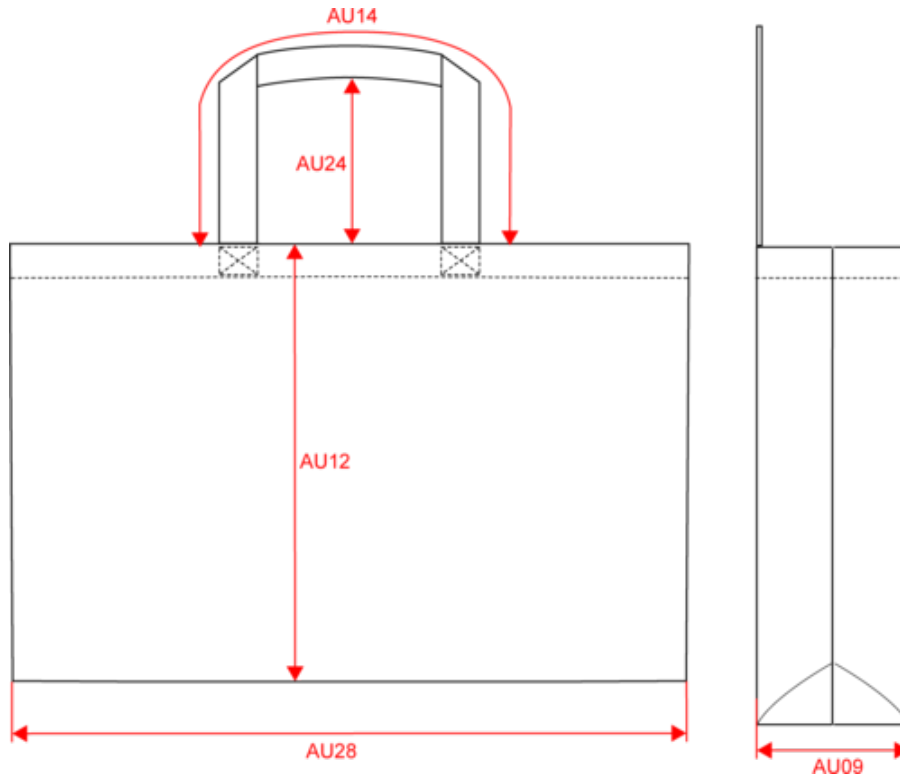

### Dimensions (cm)

Measurements in cm	One size
AU09 - Depth of bottom part	14.00
AU12 - Total height	37.00
AU14 - Handle length	70.00
AU24 - Handle height	30.00
AU28 - Bottom width	49.00

KI5227